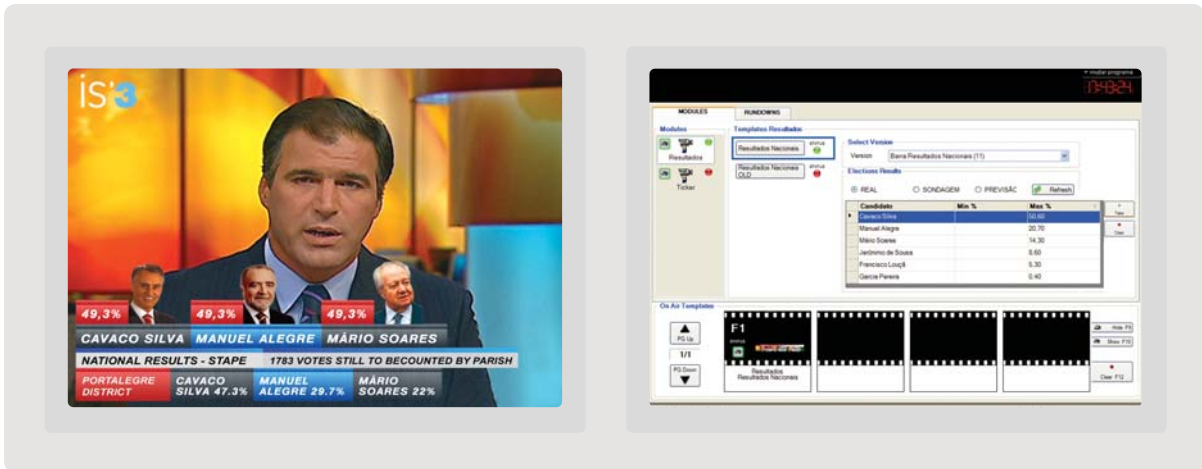

TOOLS

INFOSTUDIO ELECTIONS IS THE INFOSTUDIO PRODUCT DEVELOPED TO PUBLISH THE ELECTORAL ACTS' VIDEO GRAPHICS. IT IS COMPOSED BY THREE TOOLS:

InfoStudio Elections Rundown

This tool is responsible for the full-screen publishing of all charts. It also allows creating and aligning chart sequences. The step-by-step display of the chart's graphical elements is also possible, in order to help the journalist who is reading the results.

THESE THREE TOOLS HAVE A COMMON OPERATION PRINCIPLE, SHARED BY THE WHOLE APPLICATION. EITHER FOR PUBLISHING OR FOR DATA TREATMENT, THE ELECTORAL DATA IS ORGANIZED IN THREE CATEGORIES:

- Live results
- Poll data
- Projection data

Both polls and projections work with percentage intervals.

EXAMPLE GRAPHICS AVAILABLE FOR PUBLISHING

- by municipality
- Comparative charts
- Left vs. Right / Republicans vs. Democrats
- Comparison between parties
- or sum of parties
- Four candidates
- Display of the parties' elected candidates' photos on a national level
- Display of the parties' elected candidates' photos, according to district/county and municipality
- Parliamentary distribution
- At an European level
- At a national level
- At municipalities' level

InfoStudio Elections On-Screen

This tool is used to publish tickers, result bars and other on-screen elements that work as a sequence and are instantly updated on air.

InfoStudio Elections Manager

Back-office tool used to manipulate all the data related to estimates (based on the electoral specialists' projections) and polls. Using this tool, the parties and the mandates are created, edited and managed, including their names, colors, logos, candidate lists, photographs, etc.

InfoStudio Elections Rundown

- Abstention
- Electoral abstention
- Comparison with the last election
- Abstention history
- Results chart
- National results
- District/county results
- Municipality results
- Parish results
- Option to publish the results with the parties, without the mandates
- Result generation according to the party
- Political maps
- European
- National, according to the district/county
- District/county, municipality

InfoStudio Elections On-Screen

- Tickers
- Political ticker
- Other news ticker
- National results for live broadcast from the parties' headquarters
- National results bar
- Results according to the party bar
- Electoral circle results
- National
- By district/county
- By municipality
- Elected candidates (with photo)
- National
- By district/county
- By municipality